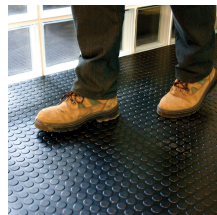

COBA dot

An easy to install rubber runner

- Versatile rubber floor covering.
- Studded surface looks smart, while being a practical choice for both industrial and commercial buildings.
- Nitrile option recommended for oily, greasy or chemical-prone locations based on its resilient properties.
- Provides enhanced underfoot grip to reduce the risk of slipping.
- Ease of installation minimises any down time – can be bonded or laid loose to the floor.
- This product is designed as a runner only as the dots may not match up when lengths are placed together.

Styles Available

Black

Grey

Part Number	Size	Colour	Weight (kg)
CDN010001	1.2 m x 10 m x 3 mm	Black Nitrile	51
CDN010001C	1.2 m x per linear metre x 3 mm	Black Nitrile	4.5
CDN010002	1.2 m x 10 m x 4.5 mm	Black Nitrile	73.85
CDN010002C	1.2 m x per linear metre x 4.5 mm	Black Nitrile	7.38
CDN060001	1.2 m x 10 m x 3 mm	Grey Nitrile	51
CDN060001C	1.2 m x per linear metre x 3 mm	Grey Nitrile	4.5
CDN060002	1.2 m x 10 m x 4.5 mm	Grey Nitrile	73.85
CDN060002C	1.2 m x per linear metre x 4.5 mm	Grey Nitrile	7.38
CDS010001	1.2 m x 10 m x 3 mm	Black	45.45
CDS010001C	1.2 m x per linear metre x 3 mm	Black	4.54
CDS010002	1.2 m x 10 m x 4.5 mm	Black	80.35
CDS010002C	1.2 m x per linear metre x 4.5 mm	Black	7.8
CDS060001	1.2 m x 10 m x 3 mm	Grey	45.45
CDS060001C	1.2 m x per linear metre x 3 mm	Grey	4.54
CDS060002	1.2 m x 10 m x 4.5 mm	Grey	80.35
CDS060002C	1.2 m x per linear metre x 4.5 mm	Grey	7.8

Material	Standard - Natural/Synthetic rubber. Nitrile - Natural/NBR rubber.
Surface Finish	Studded
Product Height	3 mm, 4.5 mm
Roll Length	10 m
Min. Operating Temperature	-30°C
Max. Operating Temperature	+70°C
Resistance to Chemicals	Resistant to mild acids and alkalis
Environmental Resistance	Suitable for dry indoor environments
Typical Applications	Walkways
Installation Method	Loose laid or bonded to the floor surface
COO (Country of Origin)	CN/AE