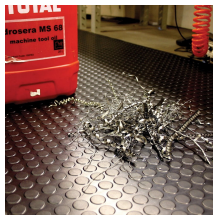

COBA dot

An easy to install rubber runner

- Versatile rubber floor covering.
- Studded surface looks smart, while being a practical choice for both industrial and commercial buildings.
- Nitrile option recommended for oily, greasy or chemical-prone locations based on its resilient properties.
- Provides enhanced underfoot grip to reduce the risk of slipping.
- Ease of installation minimises any down time – can be bonded or laid loose to the floor.
- This product is designed as a runner only as the dots may not match up when lengths are placed together.

Styles Available

Black

Grey

Part Number	Size	Colour	Weight (kg)
CDN010001	1.2 m x 10 m x 3 mm	Black Nitrile	51
CDN010001C	1.2 m x per linear metre x 3 mm	Black Nitrile	4.5
CDN010002	1.2 m x 10 m x 4.5 mm	Black Nitrile	73.85
CDN010002C	1.2 m x per linear metre x 4.5 mm	Black Nitrile	7.38
CDN060001	1.2 m x 10 m x 3 mm	Grey Nitrile	51
CDN060001C	1.2 m x per linear metre x 3 mm	Grey Nitrile	4.5
CDN060002	1.2 m x 10 m x 4.5 mm	Grey Nitrile	73.85
CDN060002C	1.2 m x per linear metre x 4.5 mm	Grey Nitrile	7.38
CDS010001	1.2 m x 10 m x 3 mm	Black	45.45
CDS010001C	1.2 m x per linear metre x 3 mm	Black	4.54
CDS010002	1.2 m x 10 m x 4.5 mm	Black	80.35
CDS010002C	1.2 m x per linear metre x 4.5 mm	Black	7.8
CDS060001	1.2 m x 10 m x 3 mm	Grey	45.45
CDS060001C	1.2 m x per linear metre x 3 mm	Grey	4.54
CDS060002	1.2 m x 10 m x 4.5 mm	Grey	80.35
CDS060002C	1.2 m x per linear metre x 4.5 mm	Grey	7.8

Material	Standard - Natural/Synthetic rubber. Nitrile - Natural/NBR rubber.
Surface Finish	Studded
Product Height	3 mm, 4.5 mm
Roll Length	10 m
Min. Operating Temperature	-30°C
Max. Operating Temperature	+70°C
Resistance to Chemicals	Resistant to mild acids and alkalis
Environmental Resistance	Suitable for dry indoor environments
Typical Applications	Walkways
Installation Method	Loose laid or bonded to the floor surface
COO (Country of Origin)	CN/AE