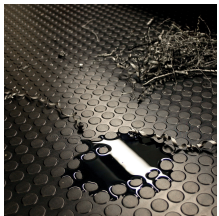

COBA dot

An easy to install rubber runner

- Versatile rubber floor covering.
- Studded surface looks smart, while being a practical choice for both industrial and commercial buildings.
- Nitrile option recommended for oily, greasy or chemical-prone locations based on its resilient properties.
- Provides enhanced underfoot grip to reduce the risk of slipping.
- Ease of installation minimises any down time – can be bonded or laid loose to the floor.
- This product is designed as a runner only as the dots may not match up when lengths are placed together.

Styles Available

Black

Grey

Part Number	Size	Colour	Weight (kg)
CDN010001	1.2 m x 10 m x 3 mm	Black Nitrile	51
CDN010001C	1.2 m x per linear metre x 3 mm	Black Nitrile	4.5
CDN010002	1.2 m x 10 m x 4.5 mm	Black Nitrile	73.85
CDN010002C	1.2 m x per linear metre x 4.5 mm	Black Nitrile	7.38
CDN060001	1.2 m x 10 m x 3 mm	Grey Nitrile	51
CDN060001C	1.2 m x per linear metre x 3 mm	Grey Nitrile	4.5
CDN060002	1.2 m x 10 m x 4.5 mm	Grey Nitrile	73.85
CDN060002C	1.2 m x per linear metre x 4.5 mm	Grey Nitrile	7.38
CDS010001	1.2 m x 10 m x 3 mm	Black	45.45
CDS010001C	1.2 m x per linear metre x 3 mm	Black	4.54
CDS010002	1.2 m x 10 m x 4.5 mm	Black	80.35
CDS010002C	1.2 m x per linear metre x 4.5 mm	Black	7.8
CDS060001	1.2 m x 10 m x 3 mm	Grey	45.45
CDS060001C	1.2 m x per linear metre x 3 mm	Grey	4.54
CDS060002	1.2 m x 10 m x 4.5 mm	Grey	80.35
CDS060002C	1.2 m x per linear metre x 4.5 mm	Grey	7.8

Material	Standard - Natural/Synthetic rubber. Nitrile - Natural/NBR rubber.
Surface Finish	Studded
Product Height	3 mm, 4.5 mm
Roll Length	10 m
Min. Operating Temperature	-30°C
Max. Operating Temperature	+70°C
Resistance to Chemicals	Resistant to mild acids and alkalis
Environmental Resistance	Suitable for dry indoor environments
Typical Applications	Walkways
Installation Method	Loose laid or bonded to the floor surface
COO (Country of Origin)	CN/AE