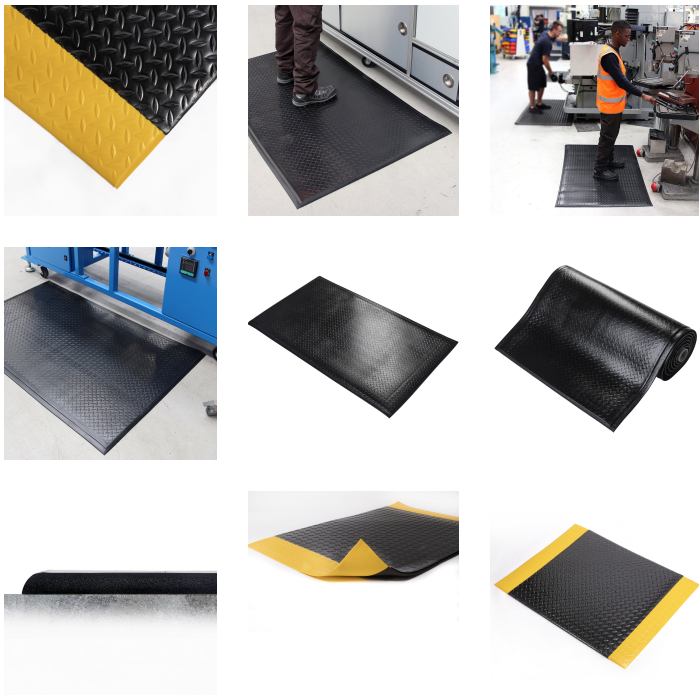

## Orthomat® Comfort Plus

A thicker, double layer foam anti-fatigue mat for maximum levels of comfort - now also with added yellow borders for extra visibility and security.

- A thicker, dual layer foam anti-fatigue mat for maximum levels of comfort.
- The new wear resistant top surface provides additional resilience against wear and tear.
- Insulates against cold concrete floors.
- Best suited to dry environments.
- Ideal for demanding environments where regular turning is involved.
- Checkerplate surface provides attractive appearance.
- Available in mats and rolls.

## Parts

Part Number	Size	Colour	Weight (kg)
OCP010001	0.6 m x 0.9 m	black	2.25
OCP010002	0.9 m x 1.5 m	black	5.65
OCP010003	0.9 m x 18.3 m	black	68.6
OCP010003C	0.9 m x linear metre	black	3.75
OCP010006	1.2 m x 18.3 m	black	91.5

## Technical Specifications

<b>Material</b>	Open Cell PVC foam
<b>Surface Finish</b>	Tough Checker plate surface
<b>Product Height</b>	15 mm
<b>Min. Operating Temperature</b>	0°C
<b>Max. Operating Temperature</b>	+60°C

Part Number	Size	Colour	Weight (kg)
OCP010006C	1.2 m x linear metre	black	5
OCP010701	0.6 m x 0.9 m	Black/Yellow	2.25
OCP010702	0.9 m x 1.5 m	Black/Yellow	5.65
OCP010703	0.9 m x 18.3 m	Black/Yellow	68.6
OCP010703C	0.9 m x per linear metre	Black/Yellow	3.75