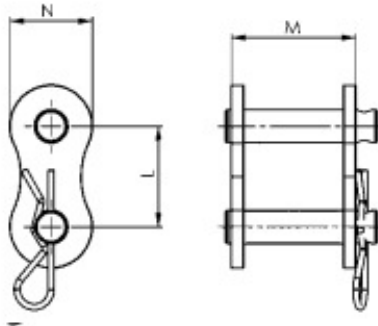

No. 6540V

Connecting links with spring cotter pin

Order no.	Size	L	M	N	max. possible clamping force [kN]	Weight [g]
374819	M12	15,9	20	15	15	15
374827	M16	25,4	33	21	40	64
376780	M20	31,75	43	25	75	200
376806	M24	38,1	55	34	120	300